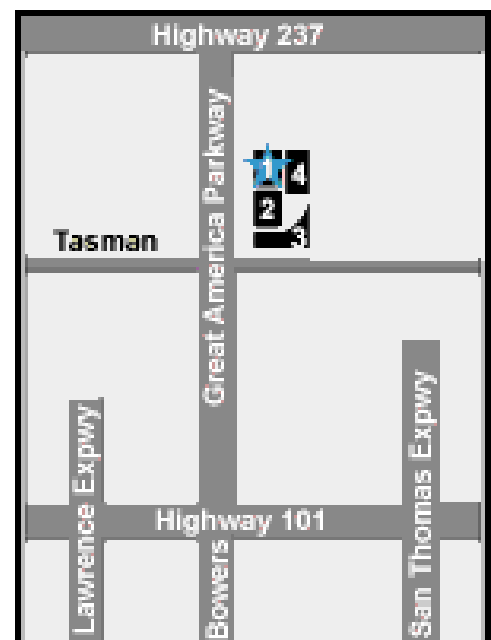

### Directions from Walnut Creek:

- Take Highway 680 South to Calaveras Blvd. (237) in Milpitas
- Exit and head west (right) on Calaveras Blvd. (237)
- Make a left onto Great America Parkway.
- Techmart will be on your left at the intersection of Bunker Hill Lane.

### Directions from Palo Alto:

- Take Highway 101 South to Great America Parkway exit.
- Turn Left onto Great America Parkway, continue 1.5 miles.
- Techmart will be on your right at the intersection with Bunker Hill Lane

### Directions from Santa Cruz:

- Take Highway 17/880 North. Exit 101 North.
- Turn right onto Great America Parkway and go about 1.5 miles.
- Techmart will be on your right at the intersection of Bunker Hill Lane.

1 - Network Meeting Center

2 - Hyatt Regency

3 - Santa Clara Convention Center

4 - Parking Structure